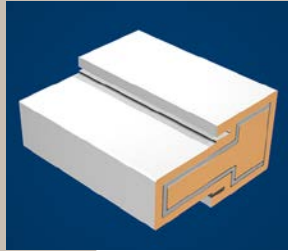

2 1/2" Aluminum Reinforced Mull Post