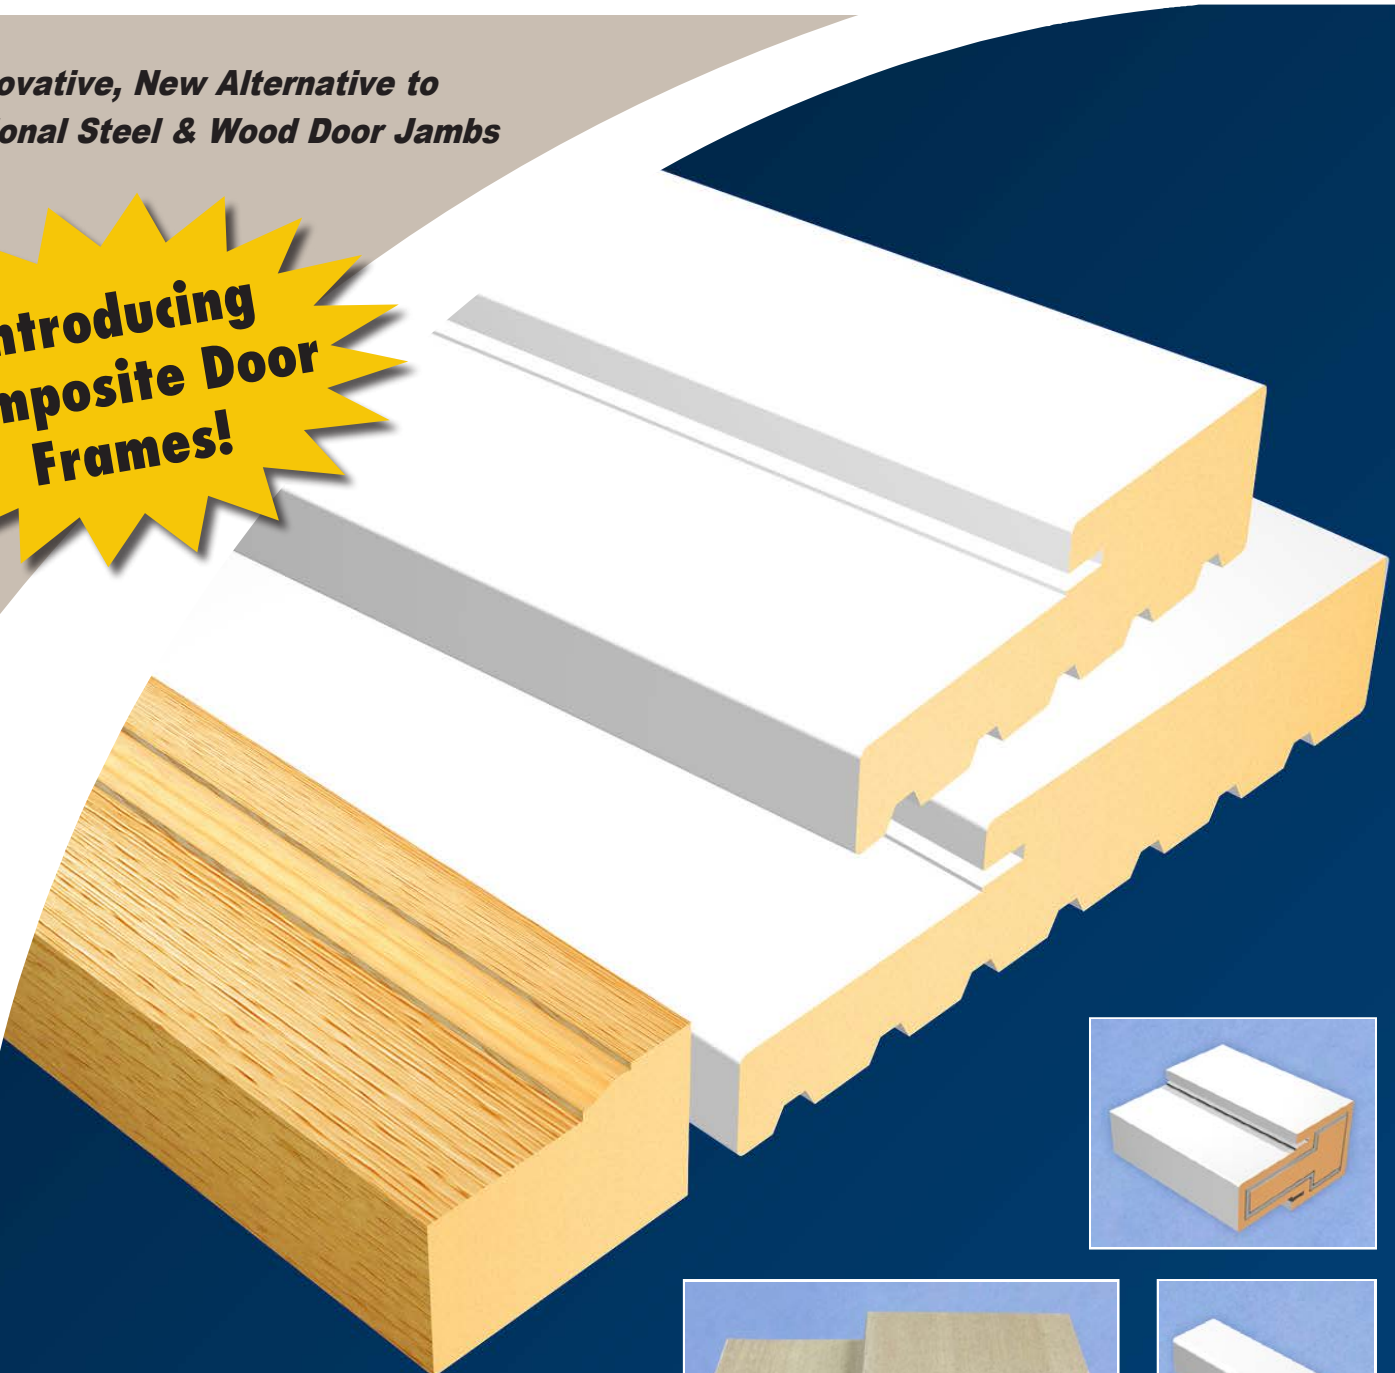

# CF SERIES

100% COMPOSITE DOOR FRAMES

*An Innovative, New Alternative to  
Traditional Steel & Wood Door Jambs*

**Introducing  
Composite Door  
Frames!**

*Commercial Doors, Frames, Hardware,  
Specialty Building Products and Accessories*

Brickmould

Mull Cap

Sidelight Stop

Primed Jamb

White Cap Jamb

Woodgrain Jamb

Flat Jamb

NOTE: Primed Jamb is standard. All other parts and components can be ordered. Minimums may apply on special orders.

The Metropolitan CF series composite frame is **Like Wood Only Better**. It's unique formulation combines the strength and stability of wood without the rotting, warping and splitting that is commonly found with wood frames. **The CF Frame series is resistant to mold, mildew, fungus, salt, chemicals, insects, and pollutants, leaving your entryway frame corrosion-free!** The CF Frame has the same shape designs, use, and functionality as wood molding and can be similarly painted, stained, cut, nailed, and machined.

#### CF SERIES FEATURES:

- Frame is 100% composite material
- Closed cellular structure
- Rigid poly-fiber formulation
- 2X screw holding power
- Highly durable skins
- Includes kerfed-in gasketing
- Primed jambs are standard.