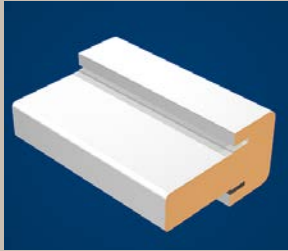

Toll Free: 888.MDI.DOOR (888.634.3667)

www.metropolitandoor.com

2" Mull Post