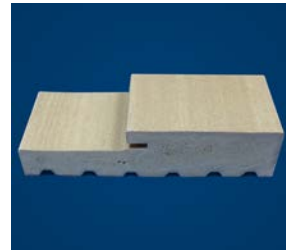

Brickmould

Mull Cap

Sidelight Stop

Primed Jamb

White Cap Jamb

Woodgrain Jamb

Flat Jamb

NOTE: Primed Jamb is standard. All other parts and components can be ordered. Minimums may apply on special orders.

The Metropolitan CF series composite frame is **Like Wood Only Better**. It's unique formulation combines the strength and stability of wood without the rotting, warping and splitting that is commonly found with wood frames. **The CF Frame series is resistant to mold, mildew, fungus, salt, chemicals, insects, and pollutants, leaving your entryway frame corrosion-free!** The CF Frame has the same shape designs, use, and functionality as wood molding and can be similarly painted, stained, cut, nailed, and machined.

#### CF SERIES FEATURES:

- Frame is 100% composite material
- Closed cellular structure
- Rigid poly-fiber formulation
- 2X screw holding power
- Highly durable skins
- Includes kerfed-in gasketing
- Primed jambs are standard.