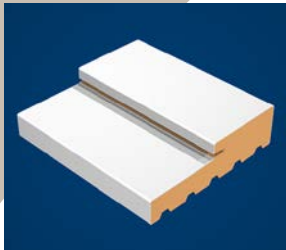

[www.metropolitandoor.com](http://www.metropolitandoor.com)

Toll Free: 888.MDI.DOOR (888.634.3667)

[www.metropolitandoor.com](http://www.metropolitandoor.com)

2" Mull Post

2 1/2" Aluminum Reinforced Mull Post

Brickmould

Mull Cap

Sidelight Stop

Primed Jamb

White Cap Jamb

Woodgrain Jamb

Flat Jamb

NOTE: Primed Jamb is standard. All other parts and components can be ordered. Minimums may apply on special orders.

The Metropolitan CF series composite frame is **Like Wood Only Better**. It's unique formulation combines the strength and stability of wood without the rotting, warping and splitting that is commonly found with wood frames. **The CF Frame series is resistant to mold, mildew, fungus, salt, chemicals, insects, and pollutants, leaving your entryway frame corrosion-free!** The CF Frame has the same shape designs, use, and functionality as wood molding and can be similarly painted, stained, cut, nailed, and machined.

#### CF SERIES FEATURES:

- Frame is 100% composite material
- Closed cellular structure
- Rigid poly-fiber formulation
- 2X screw holding power
- Highly durable skins
- Includes kerfed-in gasketing
- Primed jambs are standard.