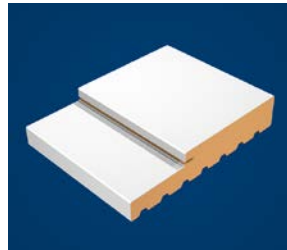

Brickmould

Mull Cap

Sidelight Stop

Primed Jamb

White Cap Jamb

Woodgrain Jamb

Flat Jamb

NOTE: Primed Jamb is standard. All other parts and components can be ordered. Minimums may apply on special orders.

The Metropolitan CF series composite frame is **Like Wood Only Better**. It's unique formulation combines the strength and stability of wood without the rotting, warping and splitting that is commonly found with wood frames. **The CF Frame series is resistant to mold, mildew, fungus, salt, chemicals, insects, and pollutants, leaving your entryway frame corrosion-free!** The CF Frame has the same shape designs, use, and functionality as wood molding and can be similarly painted, stained, cut, nailed, and machined.

#### CF SERIES FEATURES:

- Frame is 100% composite material
- Closed cellular structure
- Rigid poly-fiber formulation
- 2X screw holding power
- Highly durable skins
- Includes kerfed-in gasketing
- Primed jambs are standard.