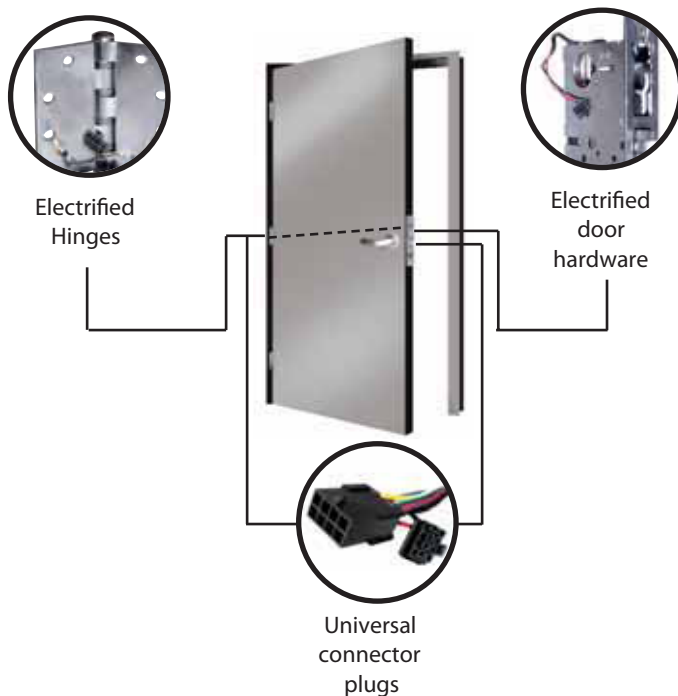

ElectroLynx®

Hardwiring Made Easy®

Installation and maintenance of electrified openings is easy with ElectroLynx, a system of standardized plug-in connectors and wiring.

Pre-wired doors and hardware with snap-together connectors make adding or upgrading electrified openings easy. Frames come with an ElectroLynx harness for easy installation. There's no need to create connections or drill holes in the opening. Concealed wiring preserves the security, aesthetics and fire rating of the opening.

- Fast and fool-proof installation
- Easy upgrades

Hardwiring Made Easy®

A short cable connects the exit device to the hinge

ElectroLynx makes it easy to increase security throughout a facility.

Note: All hardware components utilize a female plug. Doors and frames have a male plug to complete the connection.