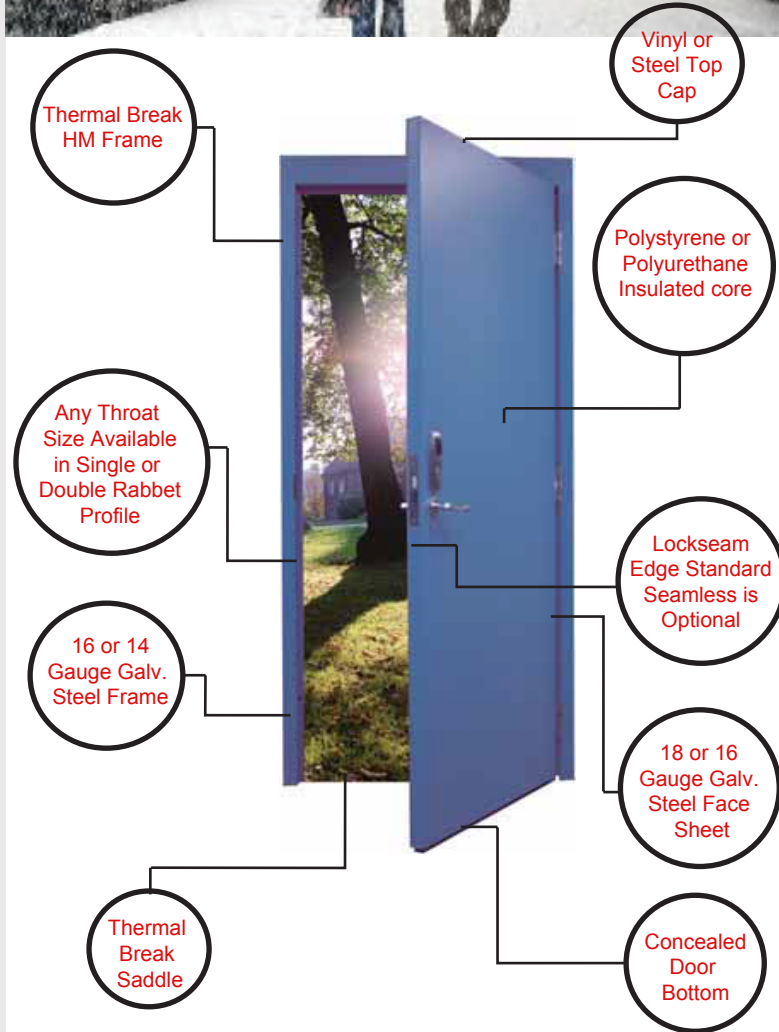

Thermal Break Double Rabbet Profile

CONTACT US:

Toll Free: 888.MDI.DOOR
888.634.3667
Phone: 516.294.1801
Fax: 516.294.1801
www.metropolitandoor.com

Metropolitan Door Industries
350 Thorens Avenue
Garden City Park, NY 11040
USA

© MDI and the MDI Designed logo are Registered Trademarks of Metropolitan Door Industries Corp.