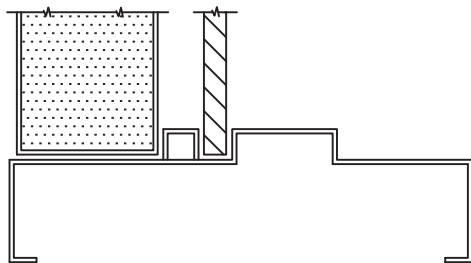

# Security Sidelite Unit

Provides a Visual Barrier to Potential Intruders

- Provides a Visual Barrier When Required
- WH Fire Rated for 45 Minutes, 90 Minute Rating Available with Approved Fire Glass
- Available with Either Hollow Metal or Wood Doors
- Jamb Depths Available 6-3/4" or Larger
- 16 or 14 Gauge, Cold Rolled or Galvanized Material